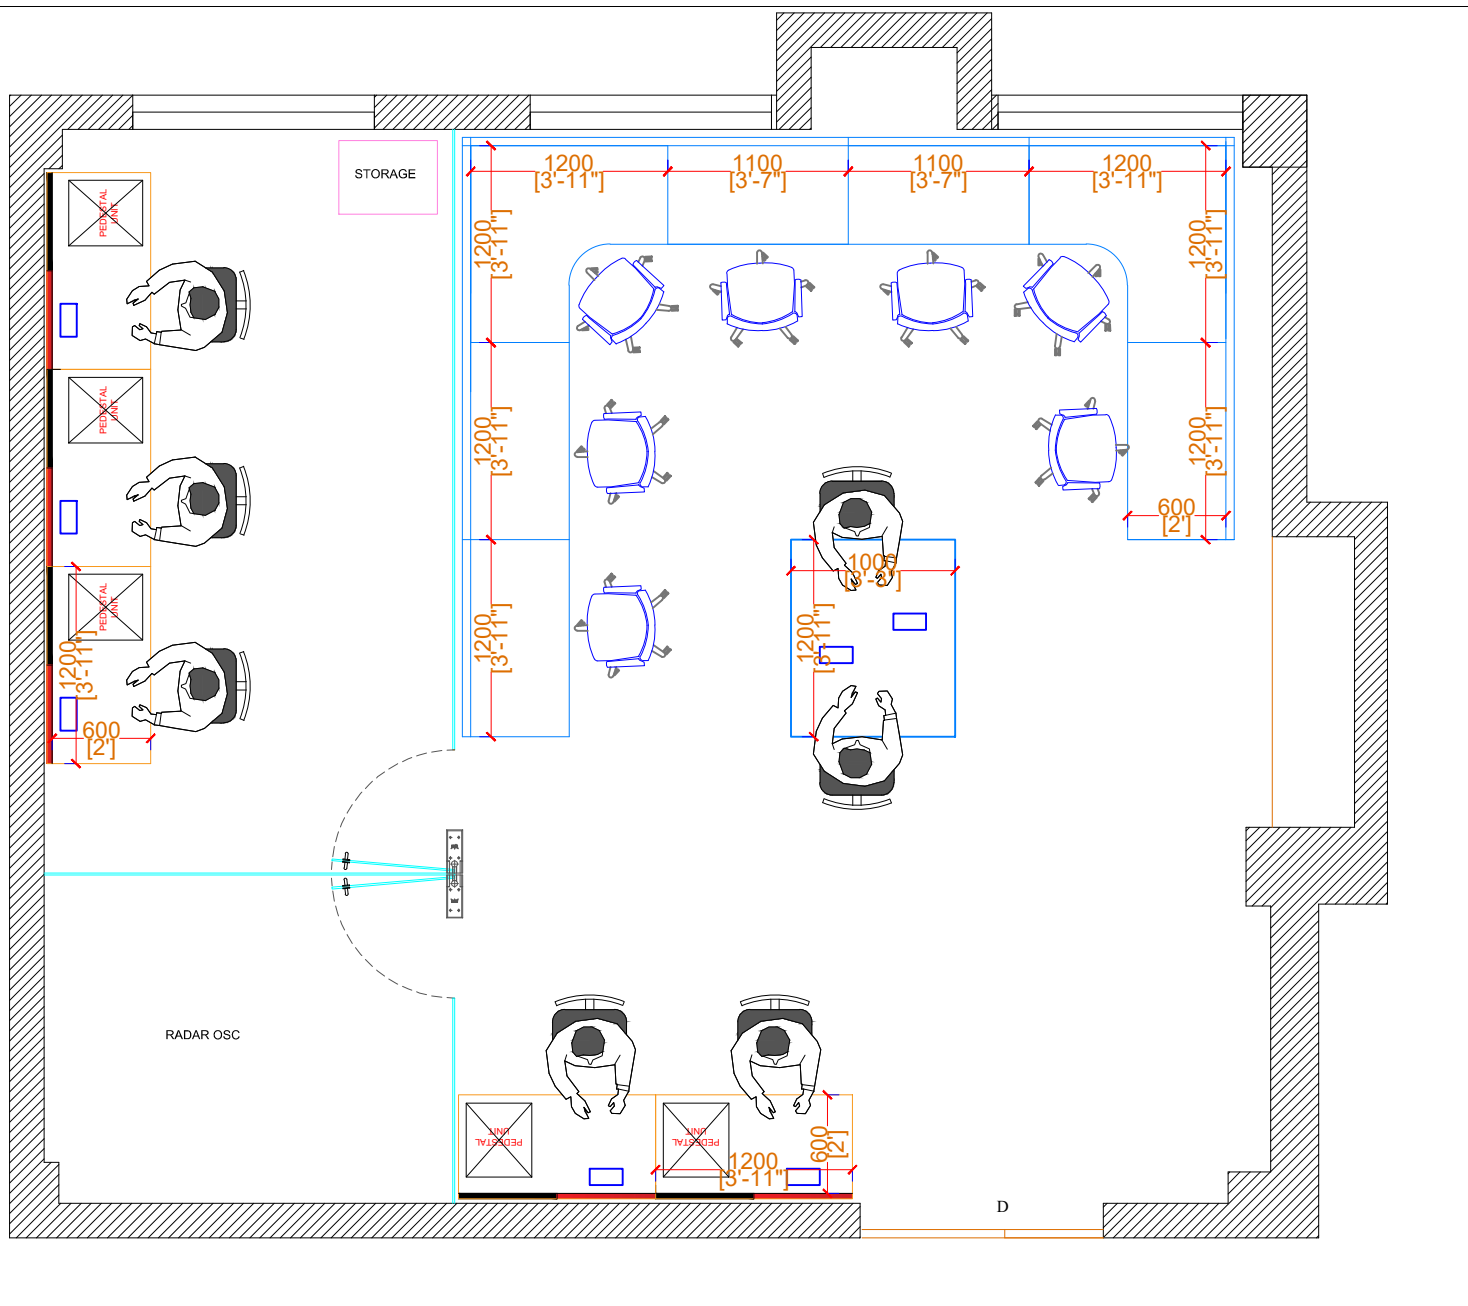

201

203

205

Room No: 202

1200mm Piece = 12Nos
600mm Piece = 16Nos

Room No: 203

Room No: 204

1200mm Piece = 12Nos
600mm Piece = 16Nos