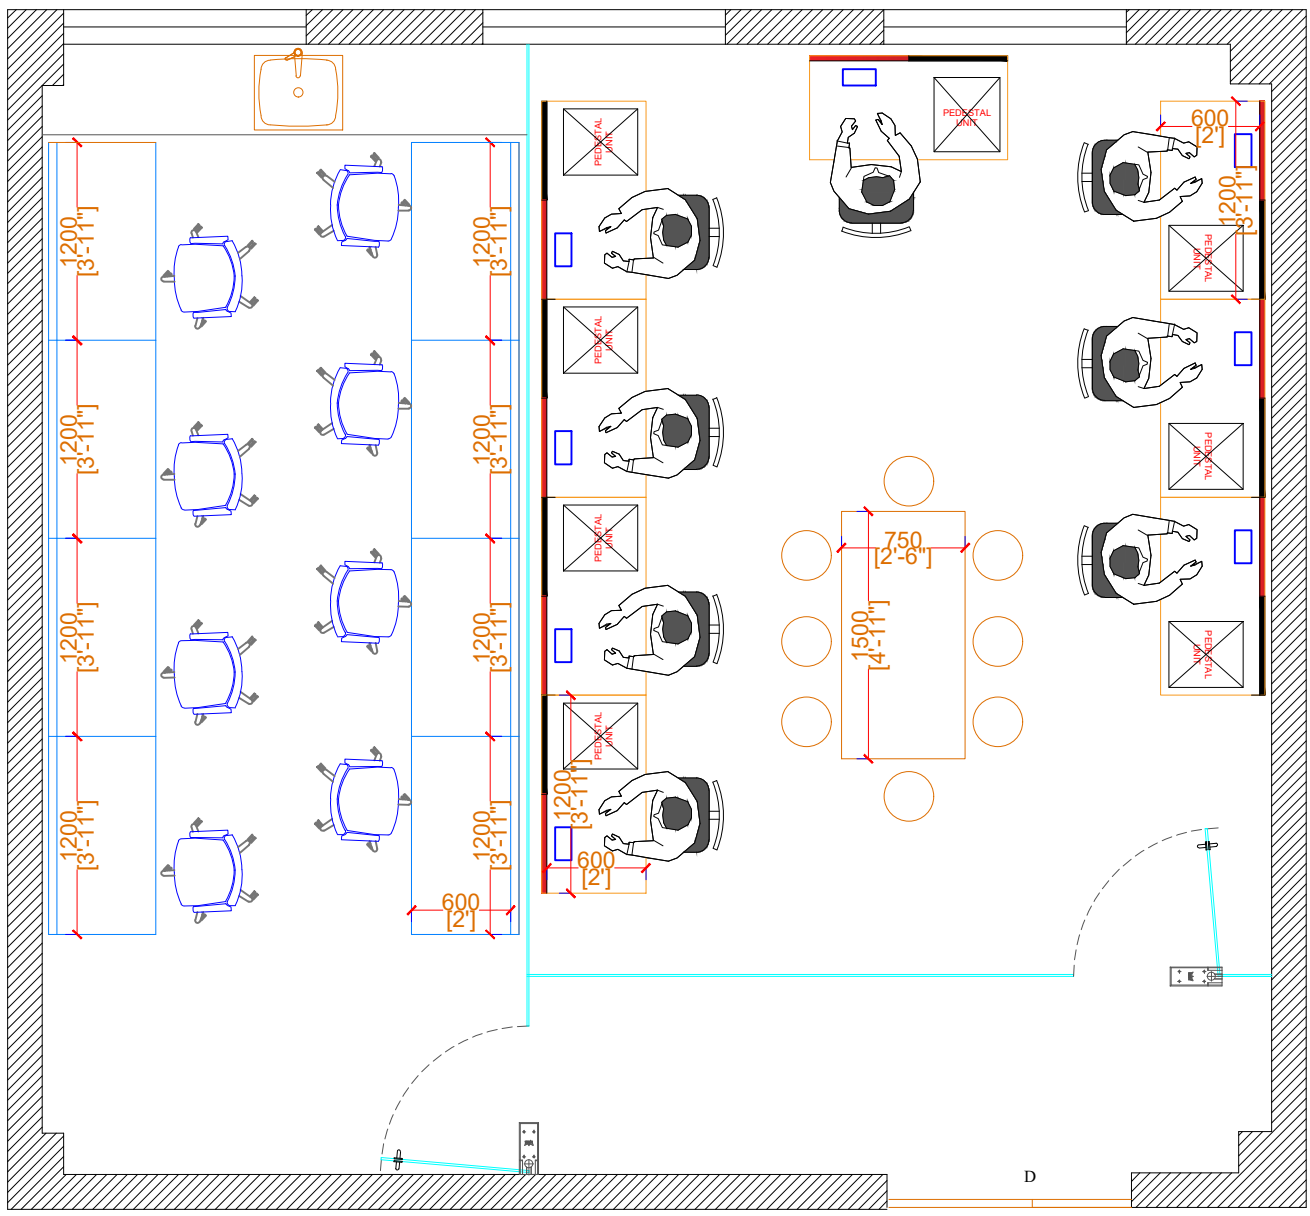

201

203

205

Room No: 202

1200mm Piece = 12Nos
600mm Piece = 16Nos

Room No: 203

Room No: 204

1200mm Piece = 12Nos
600mm Piece = 16Nos