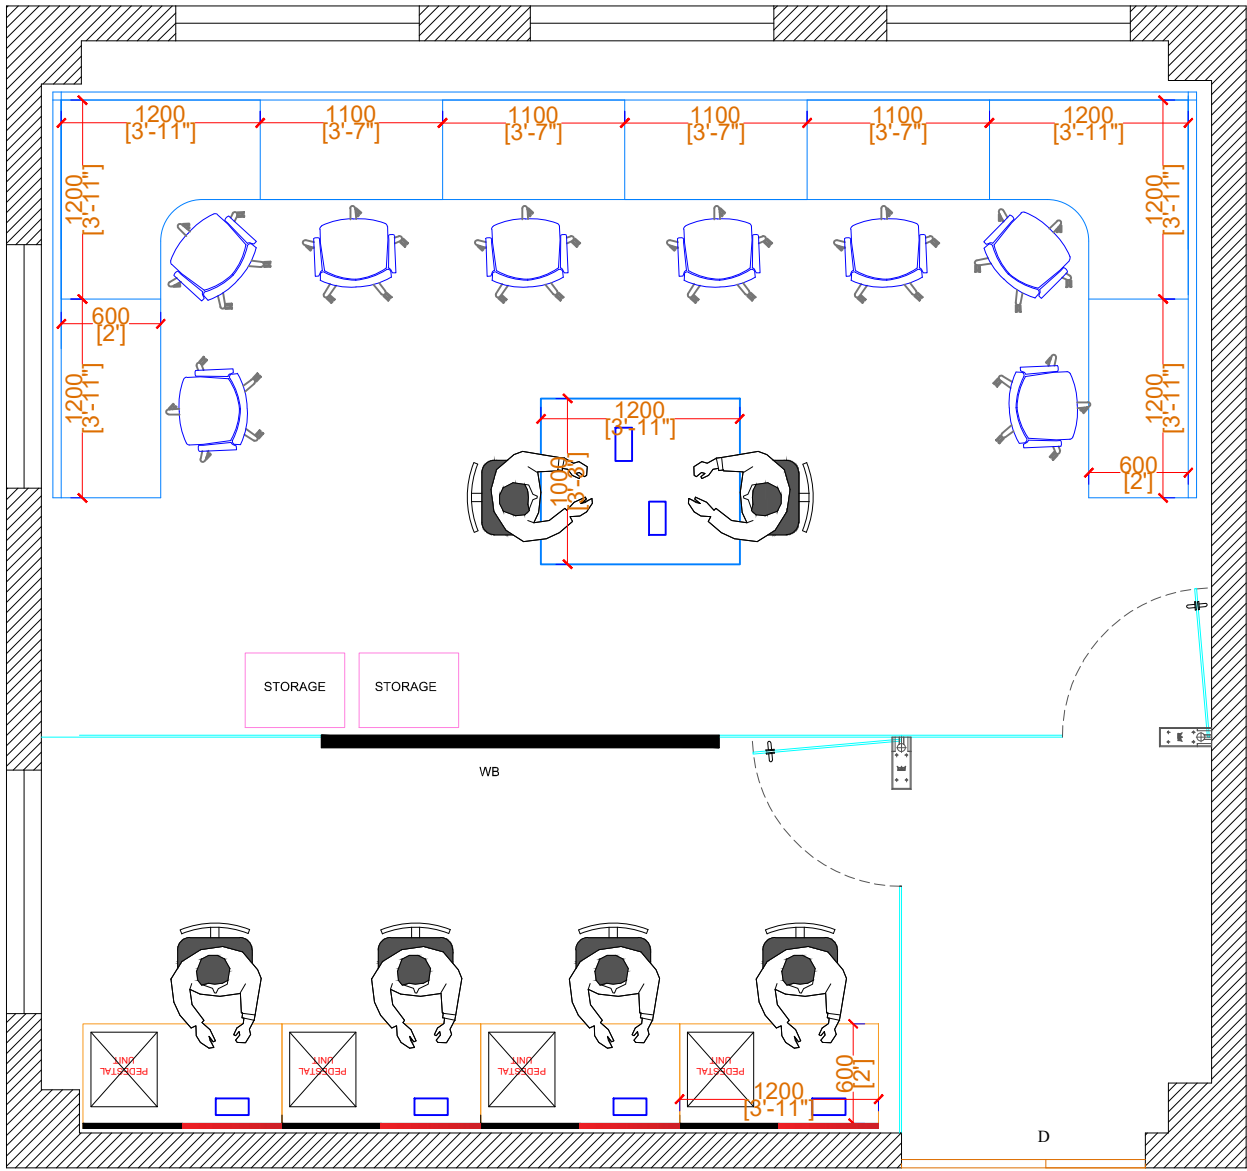

201

203

205

Room No: 202

1200mm Piece = 12Nos
600mm Piece = 16Nos

Room No: 203

Room No: 204

1200mm Piece = 12Nos
600mm Piece = 16Nos