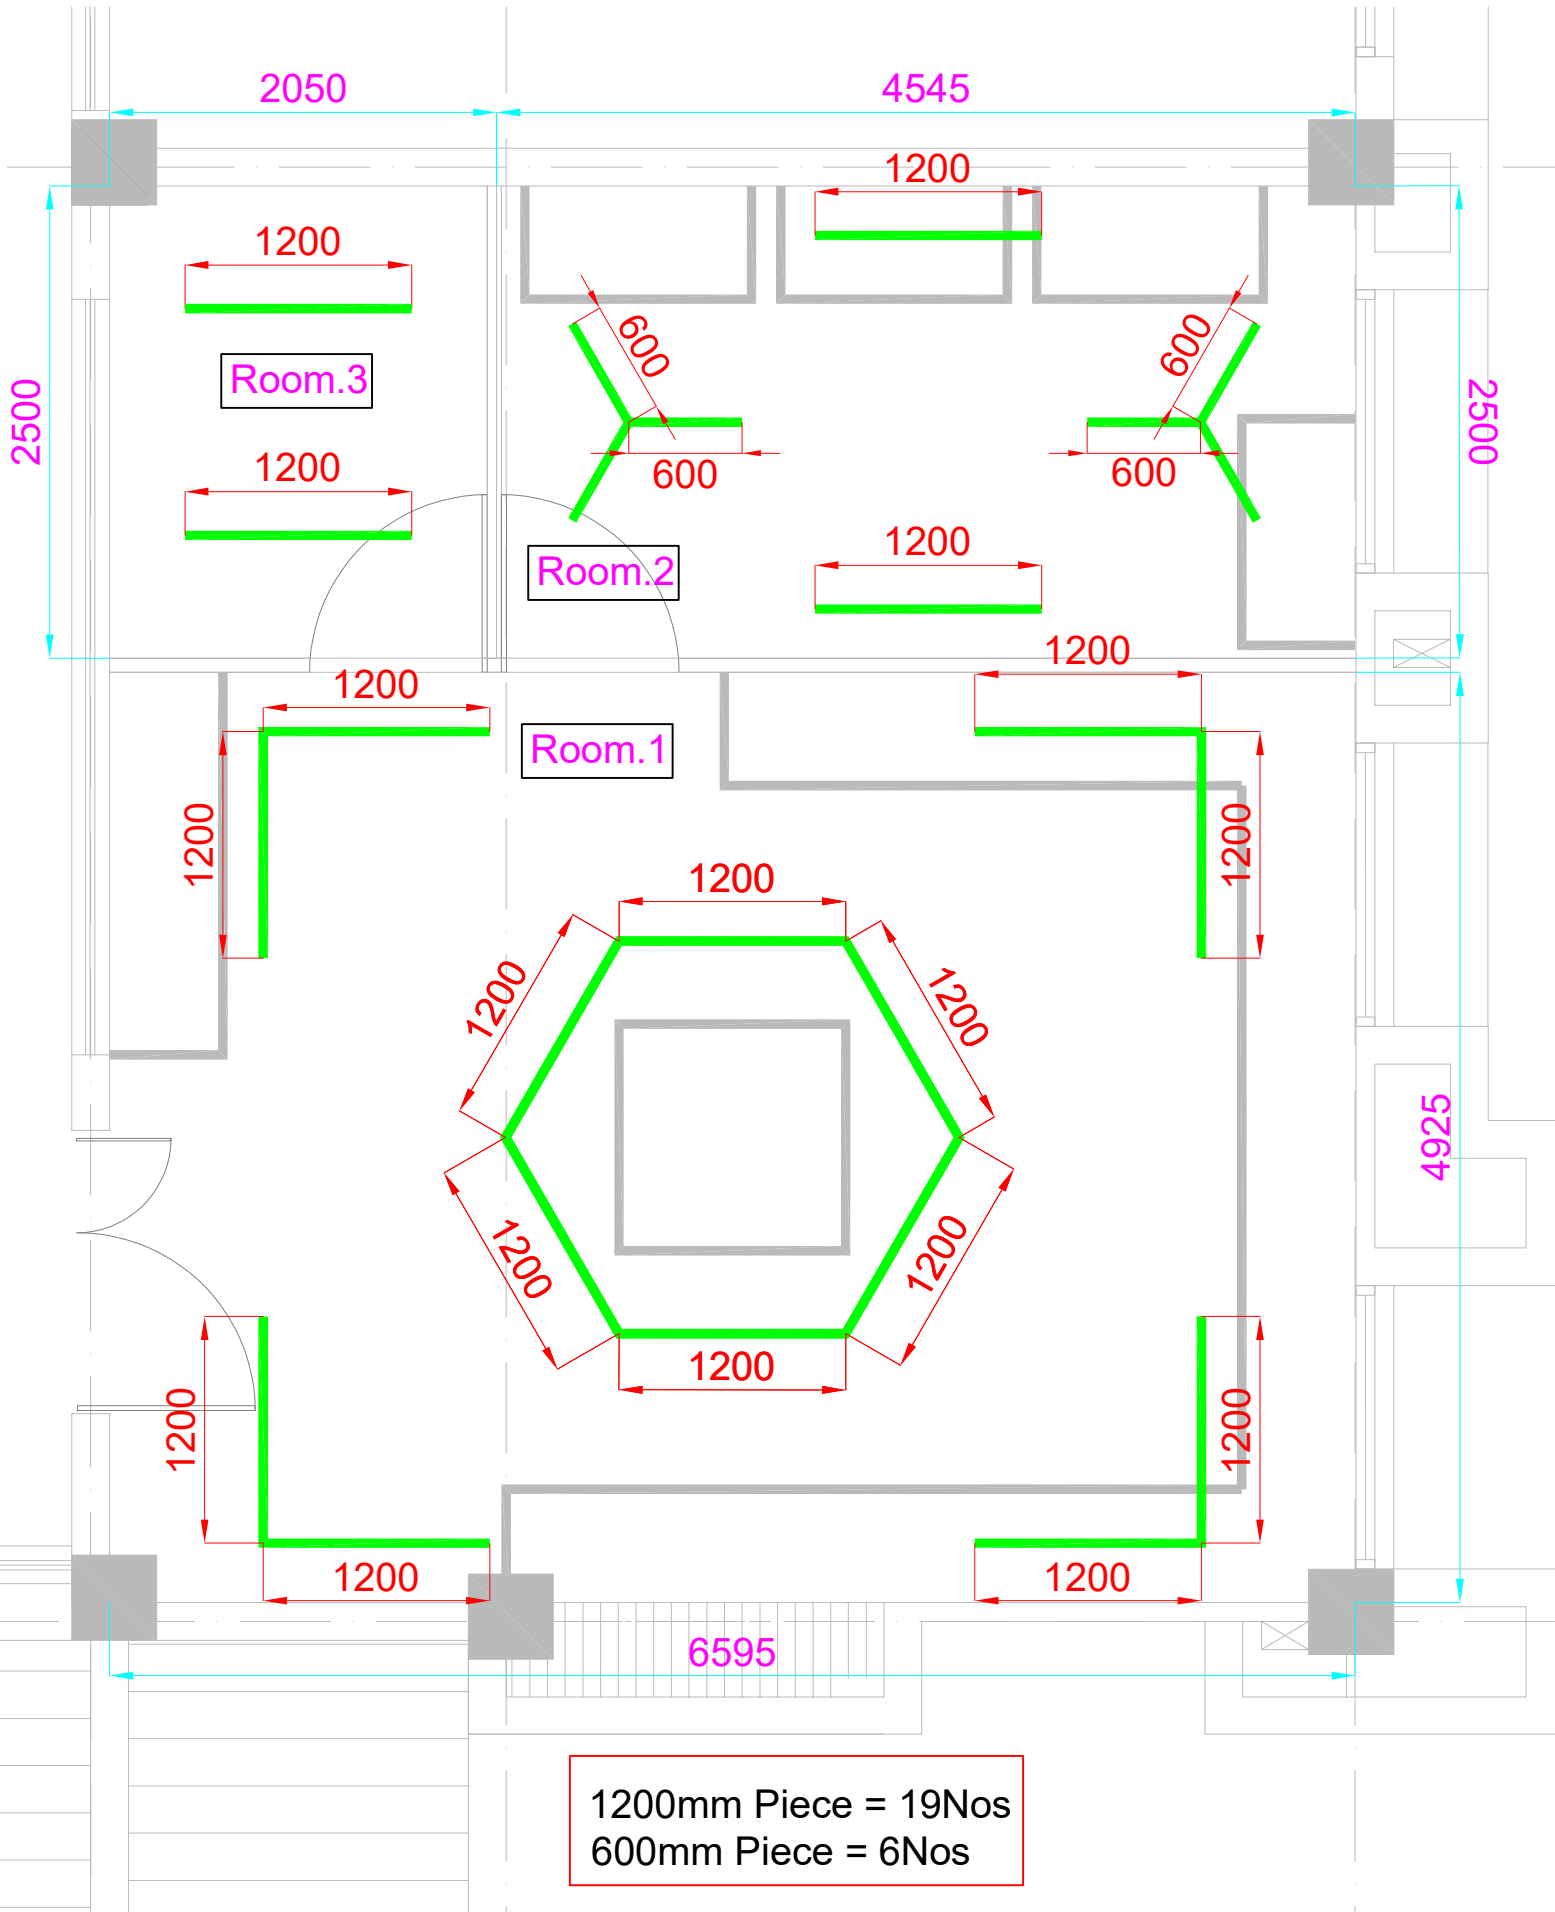

201

203

205

Room No: 202

1200mm Piece = 12Nos
600mm Piece = 16Nos

Room No: 203

Room No: 204

1200mm Piece = 12Nos
600mm Piece = 16Nos