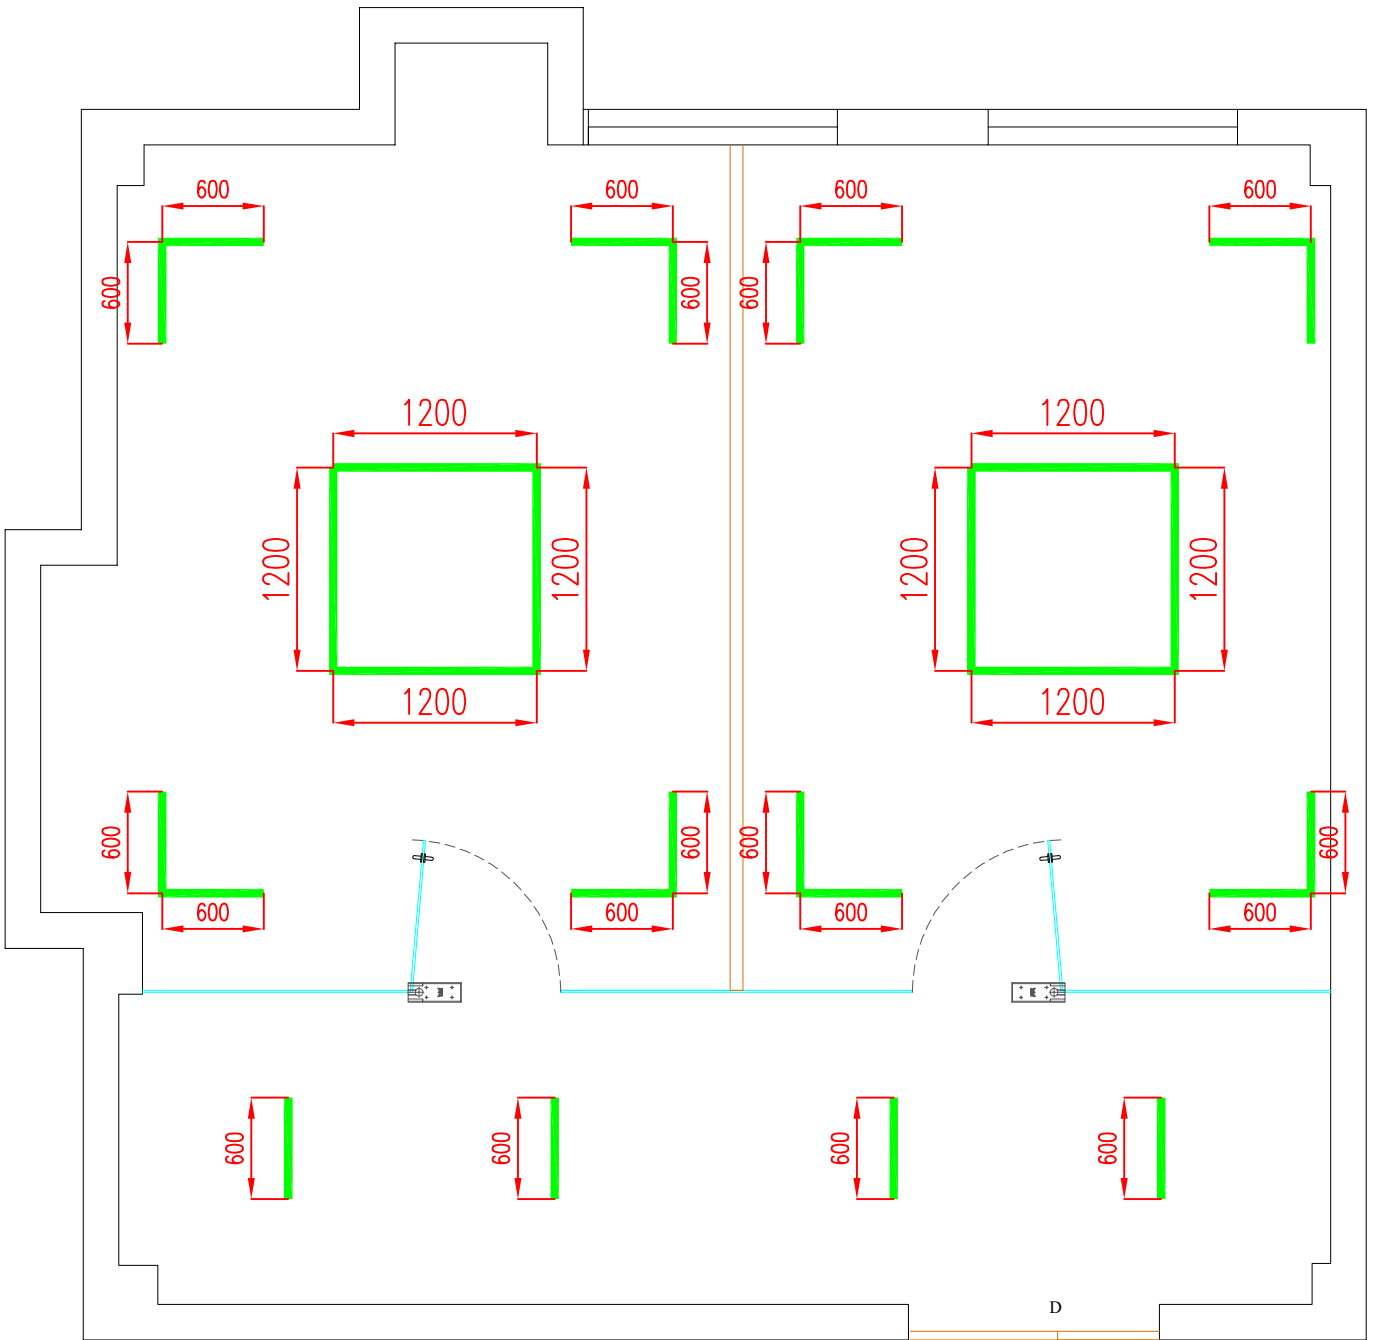

201

203

205

Room No: 202

1200mm Piece = 12Nos
600mm Piece = 16Nos

Room No: 203

Room No: 204

1200mm Piece = 12Nos
600mm Piece = 16Nos