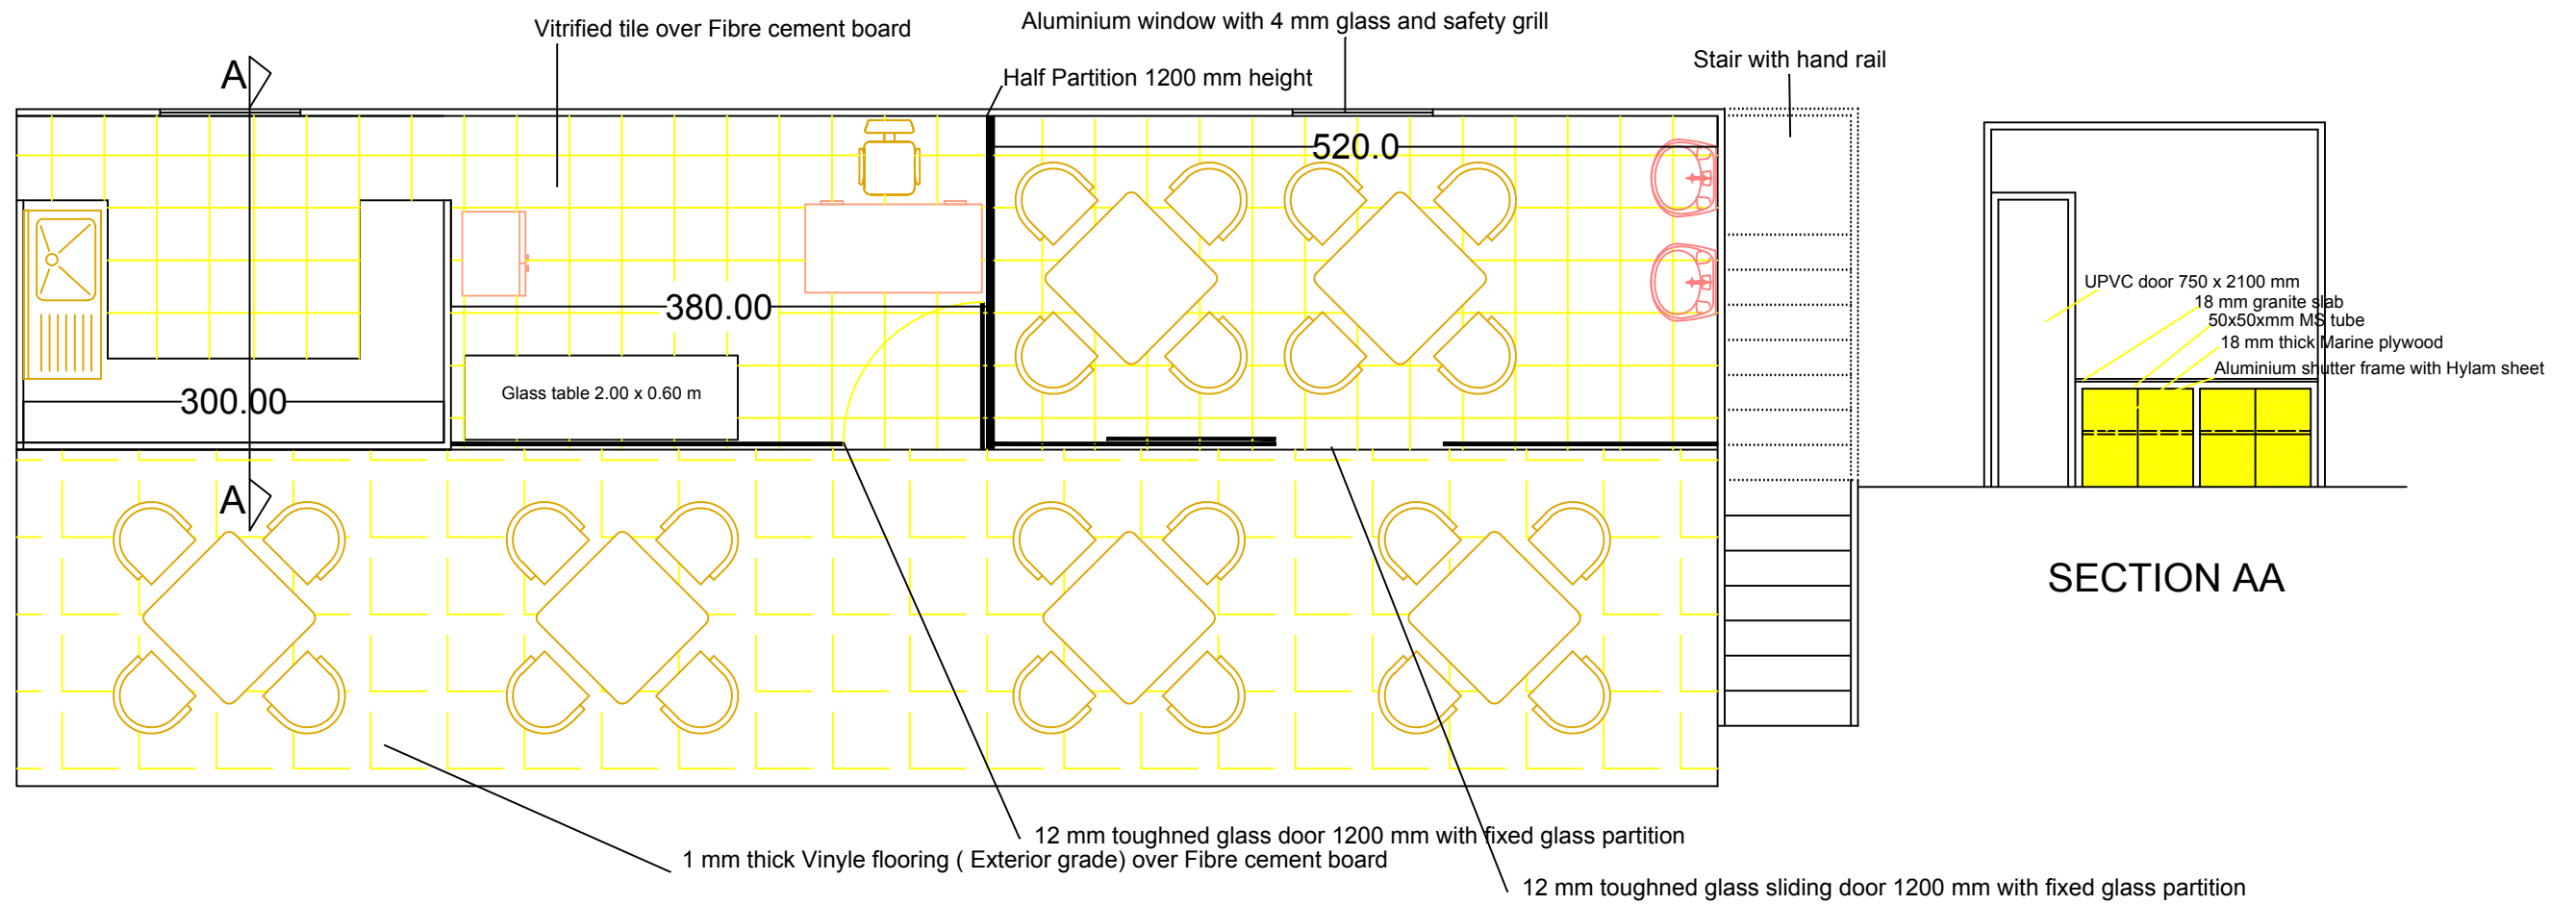

## First Floor

## CONTAINER COFFEE SHOP 40'X 8'X8.5'