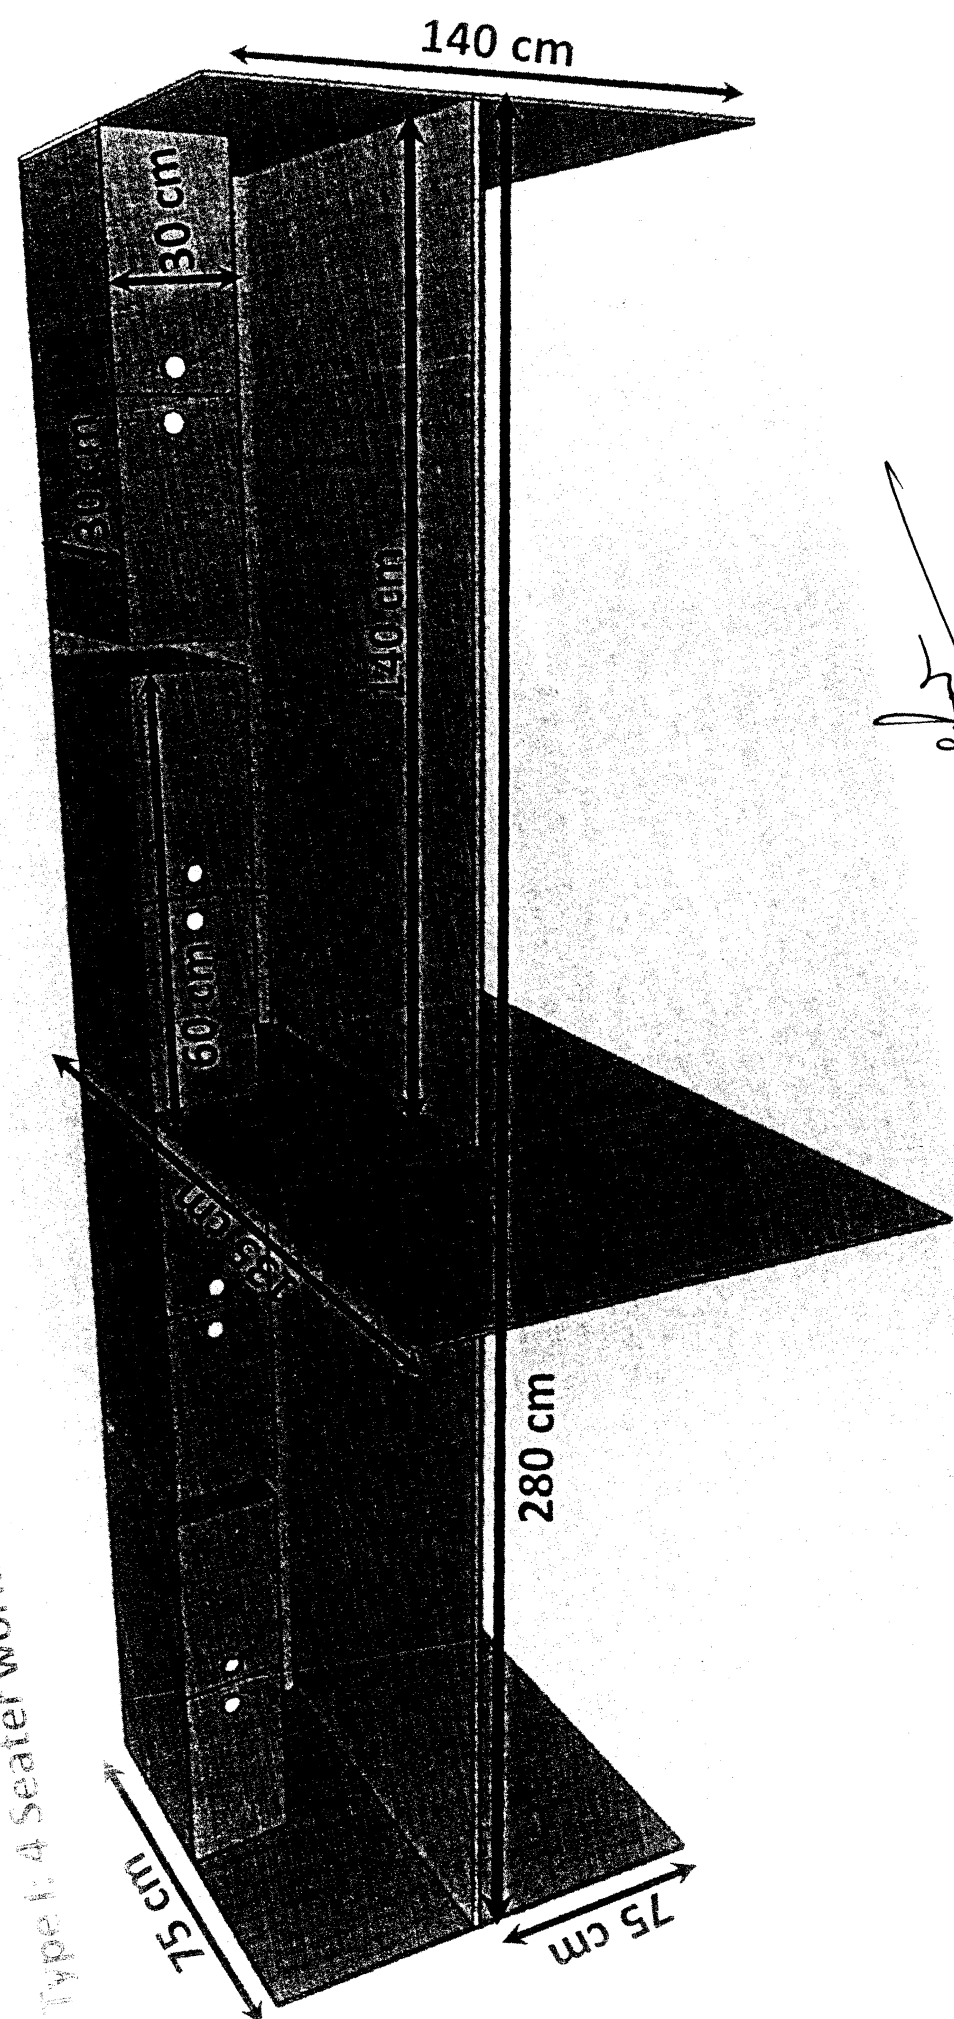

ANNEXURE 10 F
IISER | PUR | 6324 | 15
DATED: 01 OCTOBER 2015

Type: 4 Seater workstation

K. BHASKARA RAO
Deputy Registrar
[Purchase & Stores]
IISER TVM