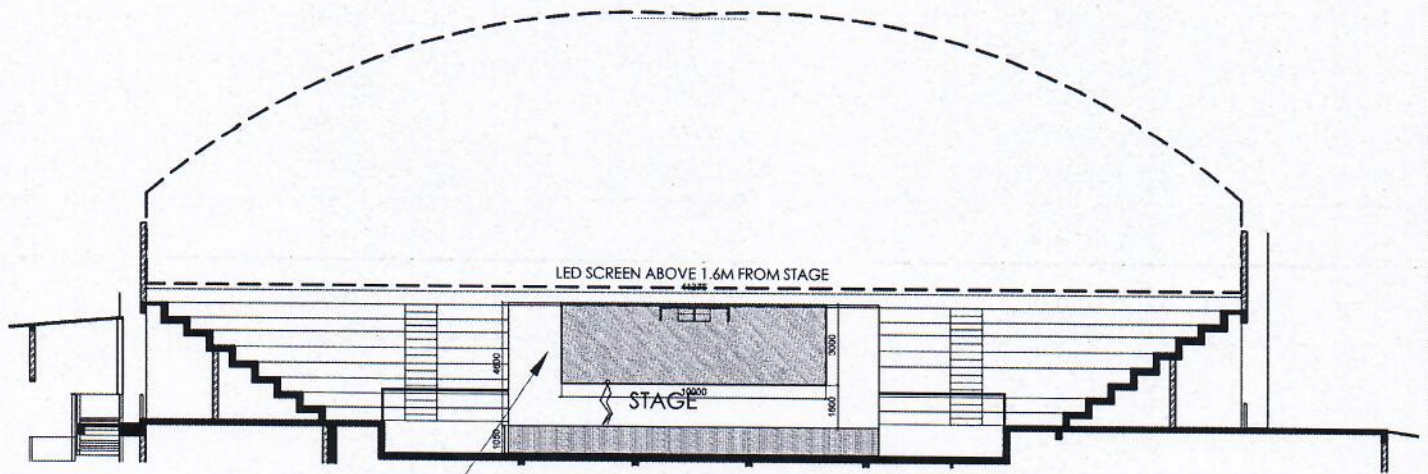

ENTRY LEVEL

PROJECT : IISER INDOOR STADIUM  
 TITLE : STAGE AND SEATING ARRANGEMENT

DRAWN : CHIEF

**LED SCREEN POSITION ON STAGE-front elevation**

LED SCREEN SHOULD BE 1.6 METER ABOVE FROM STAGE PLATFORM LEVEL  
 STAGE PLATFORM LEVEL(105 CM HIGH)

**LED SCREEN POSITION ON STAGE-side elevation**