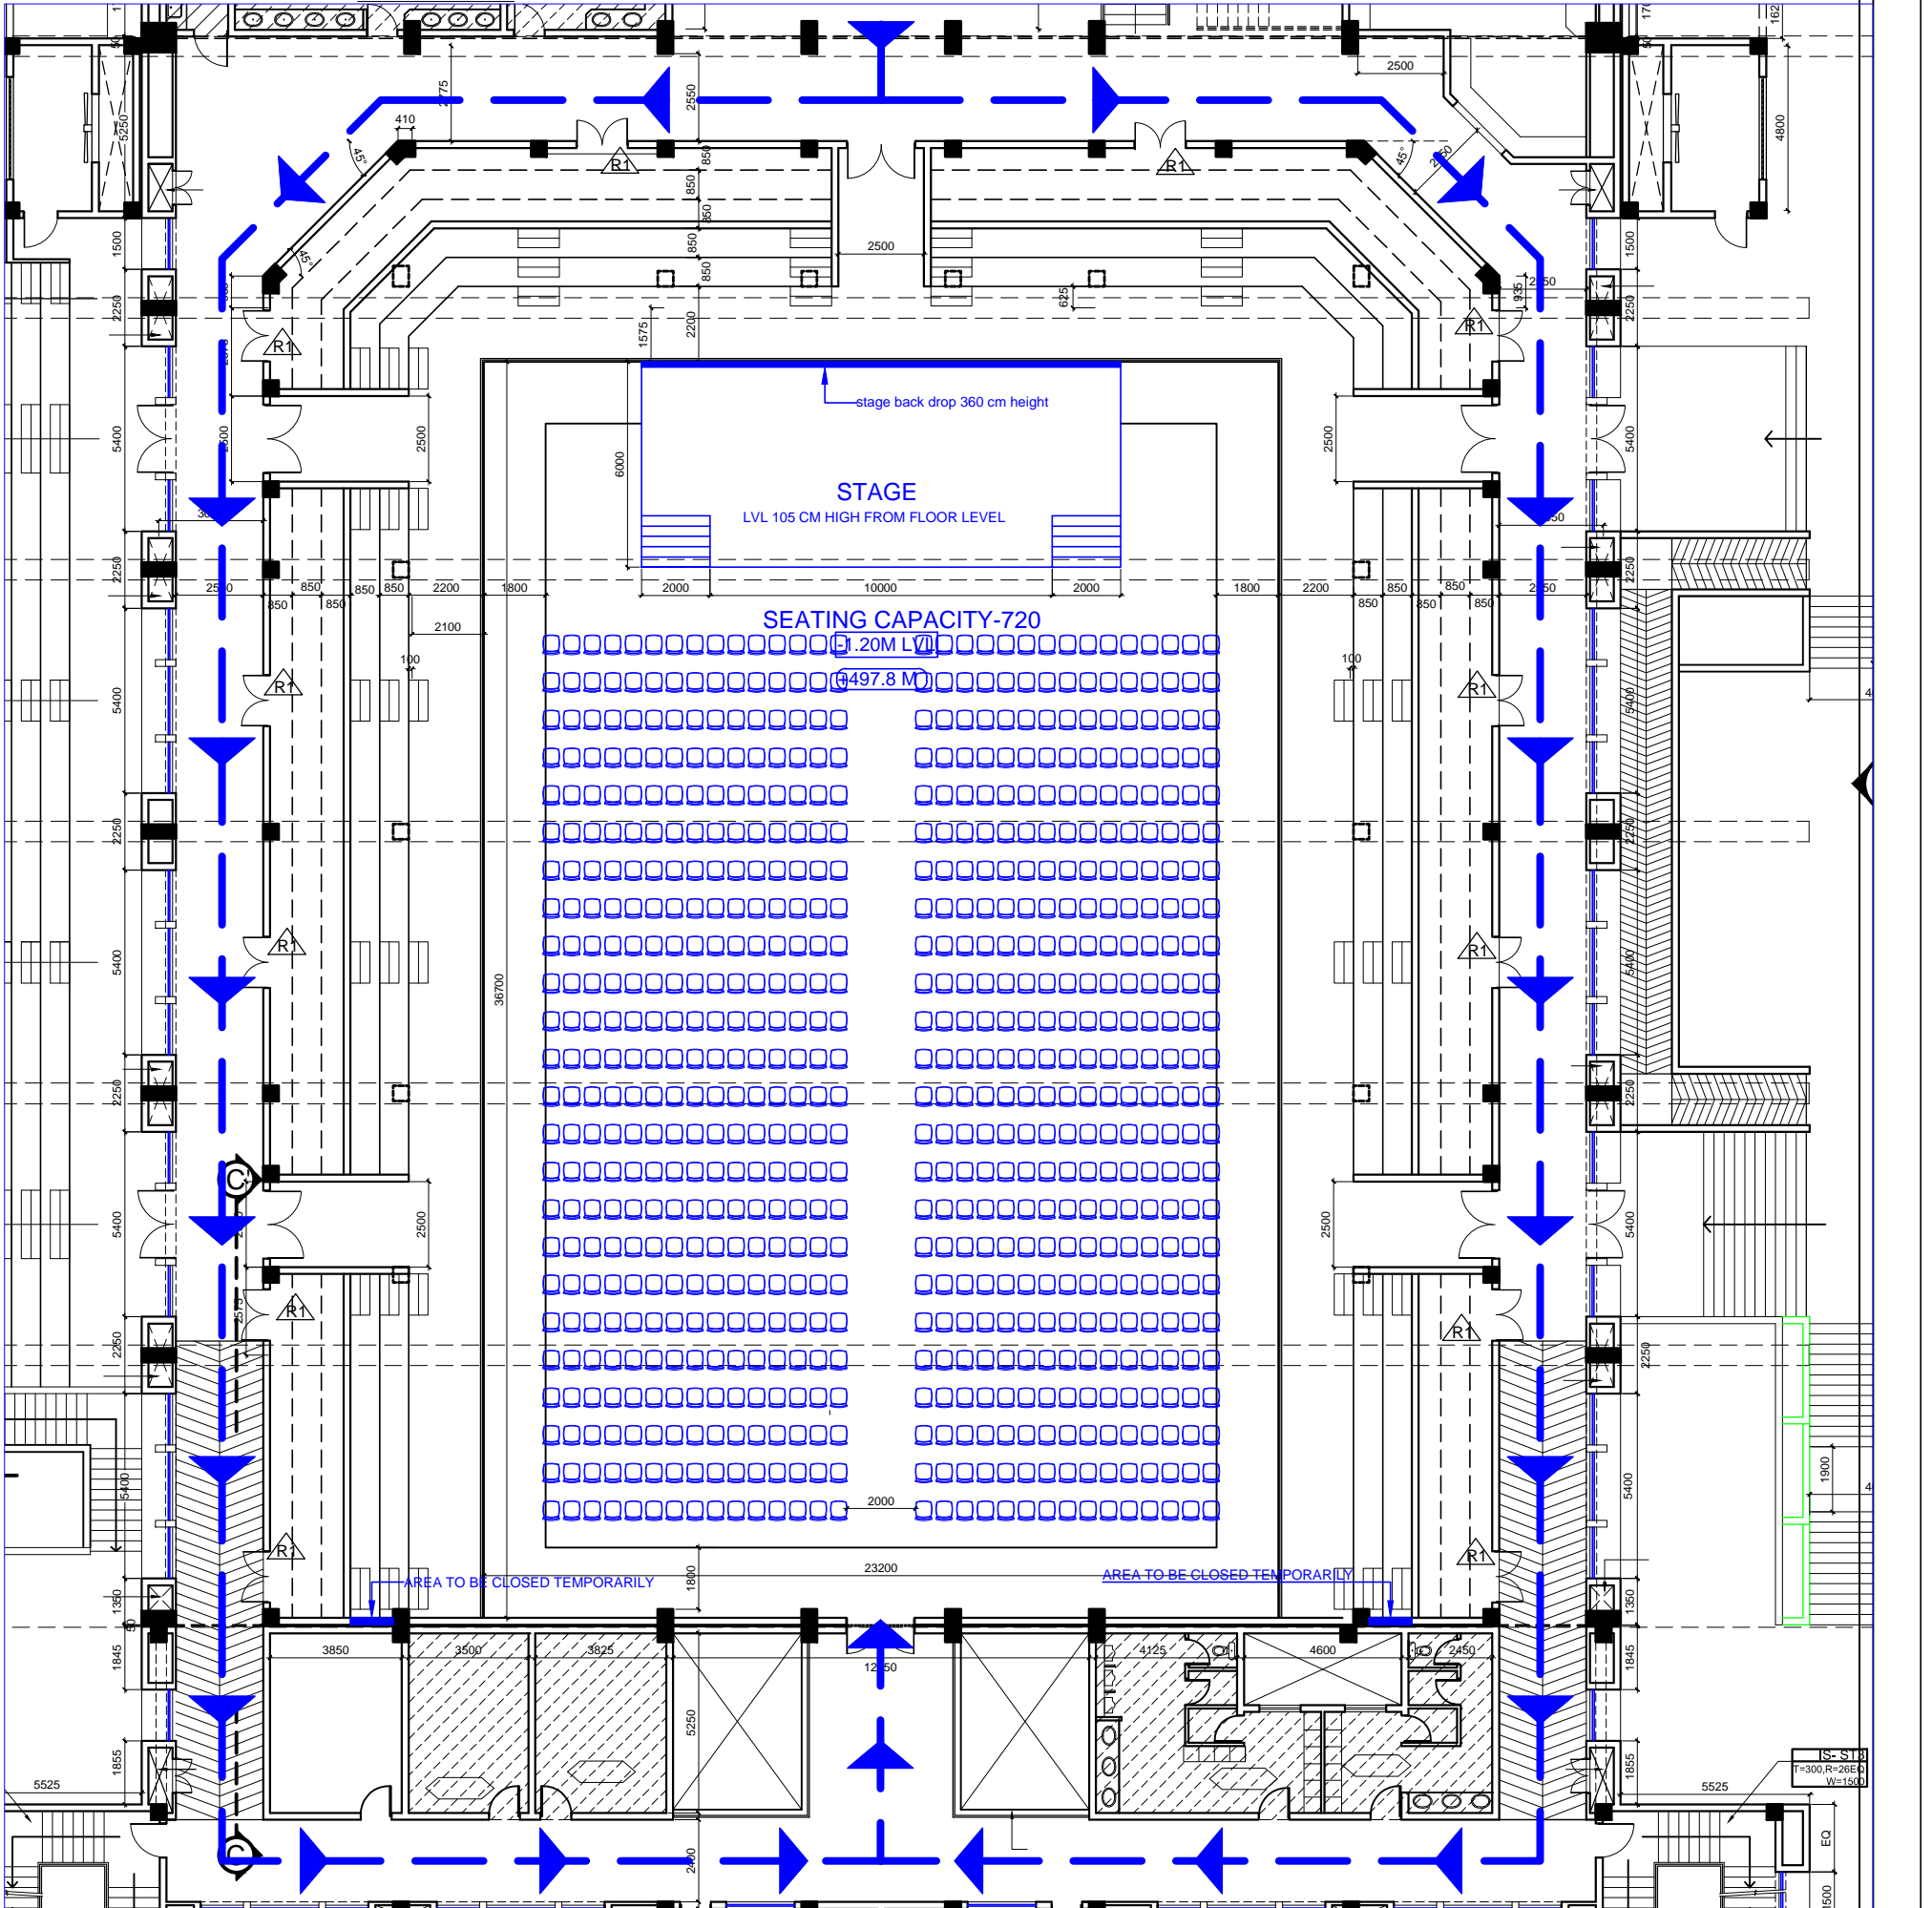

SECTION

PLAN

 <p>IISER THIRUVANANTHAPURAM INDIAN INSTITUTE OF SCIENCE EDUCATION AND RESEARCH CET CAMPUS, THIRUVANANTHAPURAM-689 021, KERALA, INDIA TEL: 04772581441 WWW.IISER-TRIPUNJAPURAM.ORG</p>	PROJECT : IISER INDOOR STADIUM		
	TITLE : STAGE AND SEATING ARRANGEMENT		
	DRAWN : SHEBIN	CHECKED :	APPROVED :
	DWG No : 00	SCALE :	DATE : 05.10.2016
All dimensions in MM	REVISION : 0	SHEET No : 2 OF 3	